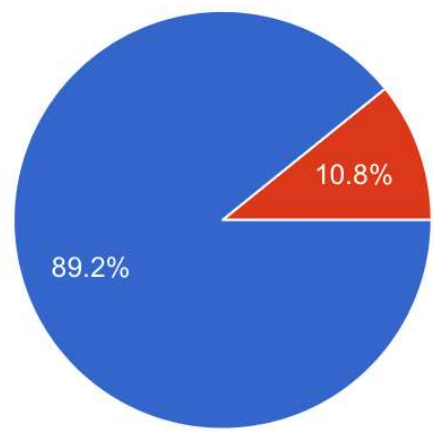

Christ Church Episcopal Preschool

2020

Reopening Survey Results

Taking a Closer Look:

54 Families enrolled

32 returning students

32 new students

I felt comfortable sending my child back to school on the first day.

37 responses

“I LOVE THE AMOUNT OF CARE AND ATTENTION EACH CHILD/FAMILY IS GIVEN”

2020 CCEP PARENT

Overall I am happy with CCEP's reopening.

37 responses

- Strongly agree
- Agree
- Disagree
- Strongly disagree

I am happy with the amount of communication I receive about my child's day.

36 responses

- Strongly Agree
- Agree
- Disagree
- Strongly disagree

Administration was approachable. I felt like they heard my concerns and answered my questions.