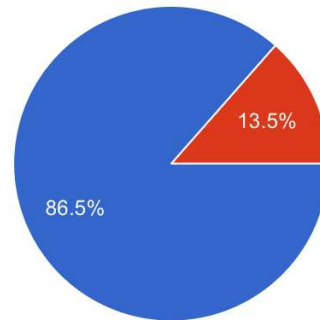

Christ Church Episcopal Preschool

2020

Reopening Survey Results

Taking a Closer Look:

54 Families enrolled

32 returning students

32 new students

I felt comfortable sending my child back to school on the first day.

37 responses

- Strongly Agree
- Agree
- Disagree
- Strongly Disagree

Today, I feel comfortable sending my child to CCEP.

37 responses

- Strongly Agree
- Agree
- Disagree
- Strongly disagree

Communication regarding reopening was easy to understand.