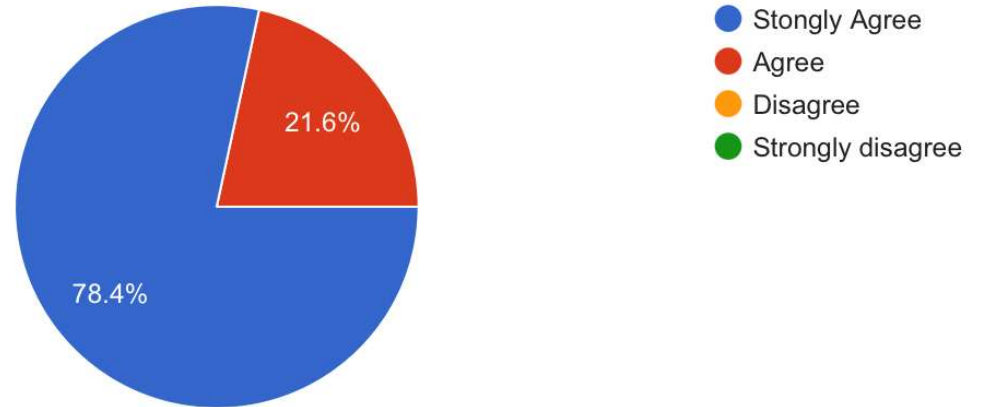

Communication regarding reopening was easy to understand.

37 responses