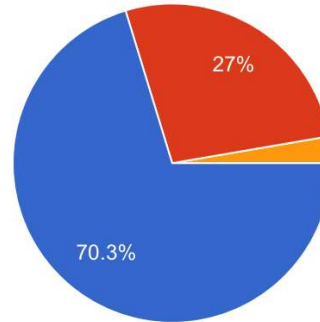

Christ Church Episcopal Preschool

2020

Reopening Survey Results

Taking a Closer Look:

54 Families enrolled

32 returning students

32 new students

I felt comfortable sending my child back to school on the first day.

37 responses

- Strongly Agree
- Agree
- Disagree
- Strongly Disagree

Today, I feel comfortable sending my child to CCEP.

37 responses

- Strongly Agree
- Agree
- Disagree
- Strongly disagree

Communication regarding reopening was easy to understand.