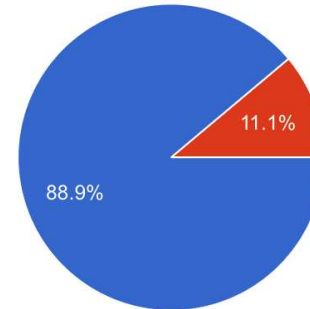

Christ Church Episcopal Preschool

2020

Reopening Survey Results

Taking a Closer Look:

54 Families enrolled

32 returning students

32 new students

I felt comfortable sending my child back to school on the first day.

37 responses

“I LOVE THE AMOUNT OF CARE AND ATTENTION EACH CHILD/FAMILY IS GIVEN”

2020 CCEP PARENT

Overall I am happy with CCEP's reopening.

37 responses

- Strongly agree
- Agree
- Disagree
- Strongly disagree

I am happy with the amount of communication I receive about my child's day.

36 responses

- Strongly Agree
- Agree
- Disagree
- Strongly disagree

Administration was approachable. I felt like they heard my concerns and answered my questions.